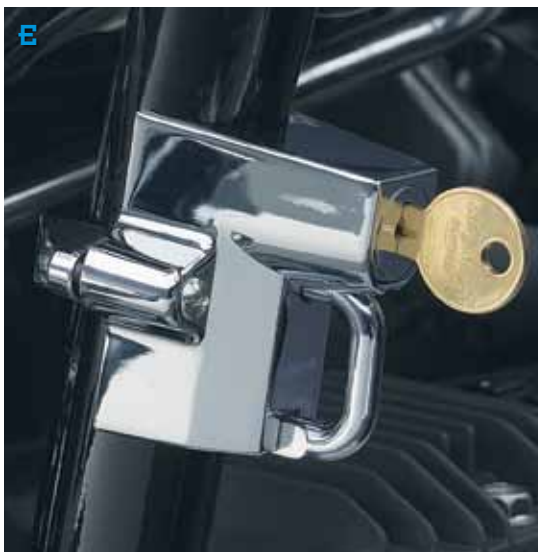

95 | 248 Medium Strength Blue Threadlocker Stick (9 grams) (ea) | \$12.99

CLICK-ON  
CLICK-OFF

C

C

E

F

F

A