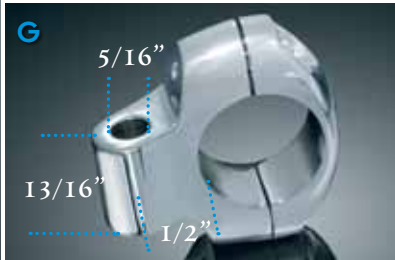

G

5/16"

13/16"

1/2"

BIKE MAPS

GOLDWING

CAN-AM

SPORT BIKE

LIGHTING

ACCESSORY
MOUNTS

HANDLEBAR
CONTROLS

FOOT
CONTROLS

CHROME

LUGGAGE

TOURING

AIR CLEANERS

MISC

INDEX

A. LOCK REMINDER CORD

Never ride off with your disc lock in place again. These compact, yellow cords stretch from the disc lock to the handlebar to serve as a reminder to remove the lock.

4236 | 9 ft. (ea) | $10.99

B. LICENSE PLATE HELMET LOCK WITH MOUNT

Lock your helmet to your motorcycle. The mounting plate easily bolts to the back of almost any motorcycle & allows easy access for locking your helmet.

4248 | License Plate Helmet Lock (ea) | $49.99

Note: Not for use with Kuryakyn Curved License Plate Frames.

C. CLIX L.E.D. PODS

Click On - Click Off! Lights run on 3 AAA batteries (included) & run up to 100 hours.

I626 | Clix L.E.D. Pods (ea) | $9.99

D. GRIP END HELMET LOCK

Add both a locking helmet holder and a bar end weight to your grips! Simply slide your helmet D-Ring into the slot or use the provided helmet lock extension & lock it in.

Fits: All Kuryakyn ISO-Grips, ISO-Flame Grips & Transformer Grips

6247	KewLock (ea)	$43.99
6248	KewLocks (pr)	$87.99

E. CHROME UNIVERSAL HELMET LOCK

Don't let anyone walk off with your helmet! Lock it right to your bike. Works on engine guards, frame tubes, or any other 7/8" to 1-1/2" tubes.

4232	For 1-1/4" to 1-1/2" Tube (ea)	$26.99
4220	For 7/8" to 1-1/4" Tube (ea)	$26.99

Note: Installs with standard tools. Works best on a 2-1/4" long section of straight tube.

F. UNIVERSAL KICKSTAND EXTENSION

Extended tab provides easy access to your kickstand.

Fits: 1/2" to 3/4" diameter & extends out either 2-7/8" or 4-3/8".

Suggested Compatible Models:
Honda: All VTX1300/1800, Fury & VT1300 Custom Line (Sabre, Stateline, & Interstate)
Kawasaki: Vulcan 1500/1600/2000
Suzuki: C50/C90

Yamaha: All Road Star, all V Star 650/950/1100/1300

7108 | Kickstand Extension (ea) | $39.99

G. UNIVERSAL ACCESSORY MOUNT CLAMPS

Here's a simple, secure & clean method for mounting most of your modern-day conveniences.

1472	Fits: Clutch or Brake Perch (ea) Note: For existing Kuryakyn drink holders or accessory mounts only.	$26.99
1420	Fits: 1" Bars (ea)	$12.99
1468	Fits: 1-1/4" Bars (ea)	$19.99
1415	Fits: 3/4", 5/8", & 1/2" Bars (ea)	$18.99