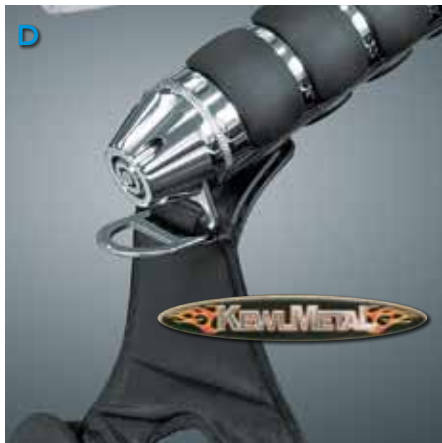

95 | 248 Medium Strength Blue Threadlocker Stick (9 grams) (ea) | \$12.99

CLICK-ON  
CLICK-OFF

C

C

E

F

F

A