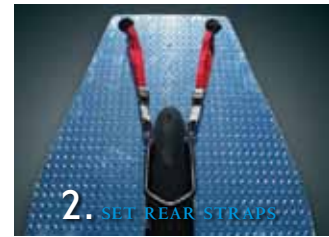

CHOCKS, STANDS & TIE DOWNS

**NO DRILLING!
NO HARDWARE!
NO MOUNTING!**

EZ CHOCK™ U.S. Patent D547,712 & 7,044,309

The challenge to all truck, trailer & toy hauler owners is to find a simple low cost solution to chocking motorcycles without the hassle of mounting hardware. With the EZ Chock, the hassle of drilling or mounting any hardware for wheel chocks is a thing of the past!

The EZ Chock design allows the use of the same chock in the truck, trailer or toy hauler without additional mounting hardware. A chock that goes where your bike goes... Not the other way around!

It's patented plate & tab strapping design secures your bike in place without the traditional mounting hardware that all other chocks require.

935 | 3-1/2" for Cruisers Dirt Bikes with Narrow Front Tires (ea) | $49.99

Note: We suggest P/N 935 for motorcycles with 80/90, 90/90, or MH/90 front tires.

AIR FORCE BLASTER

FROM METRO

Its 4 peak H.P. motor & 2-stage dual fan provides a super high velocity, mildly heated air column that cuts drying time by approximately 75%. A variety of interchangeable tips included.

900 | Air Force Blaster (ea) | $249.99

AIR FORCE BLASTER SIDEKICK

FROM METRO

A compact, powerful hand held motorcycle dryer that's small enough to put in a saddlebag yet strong enough to dry a bike off in minutes! At just over 3 pounds, the all steel Sidekick's 1.3 H.P. motor produces a large volume of warm filtered air & is great at home or on the road.

905 | Blaster Sidekick (ea) | $109.99

SIZED FOR GL1800 & OTHER LARGER TOURING STYLE BIKES

PRIMOSHIELD™

FULL & HALF COVERS